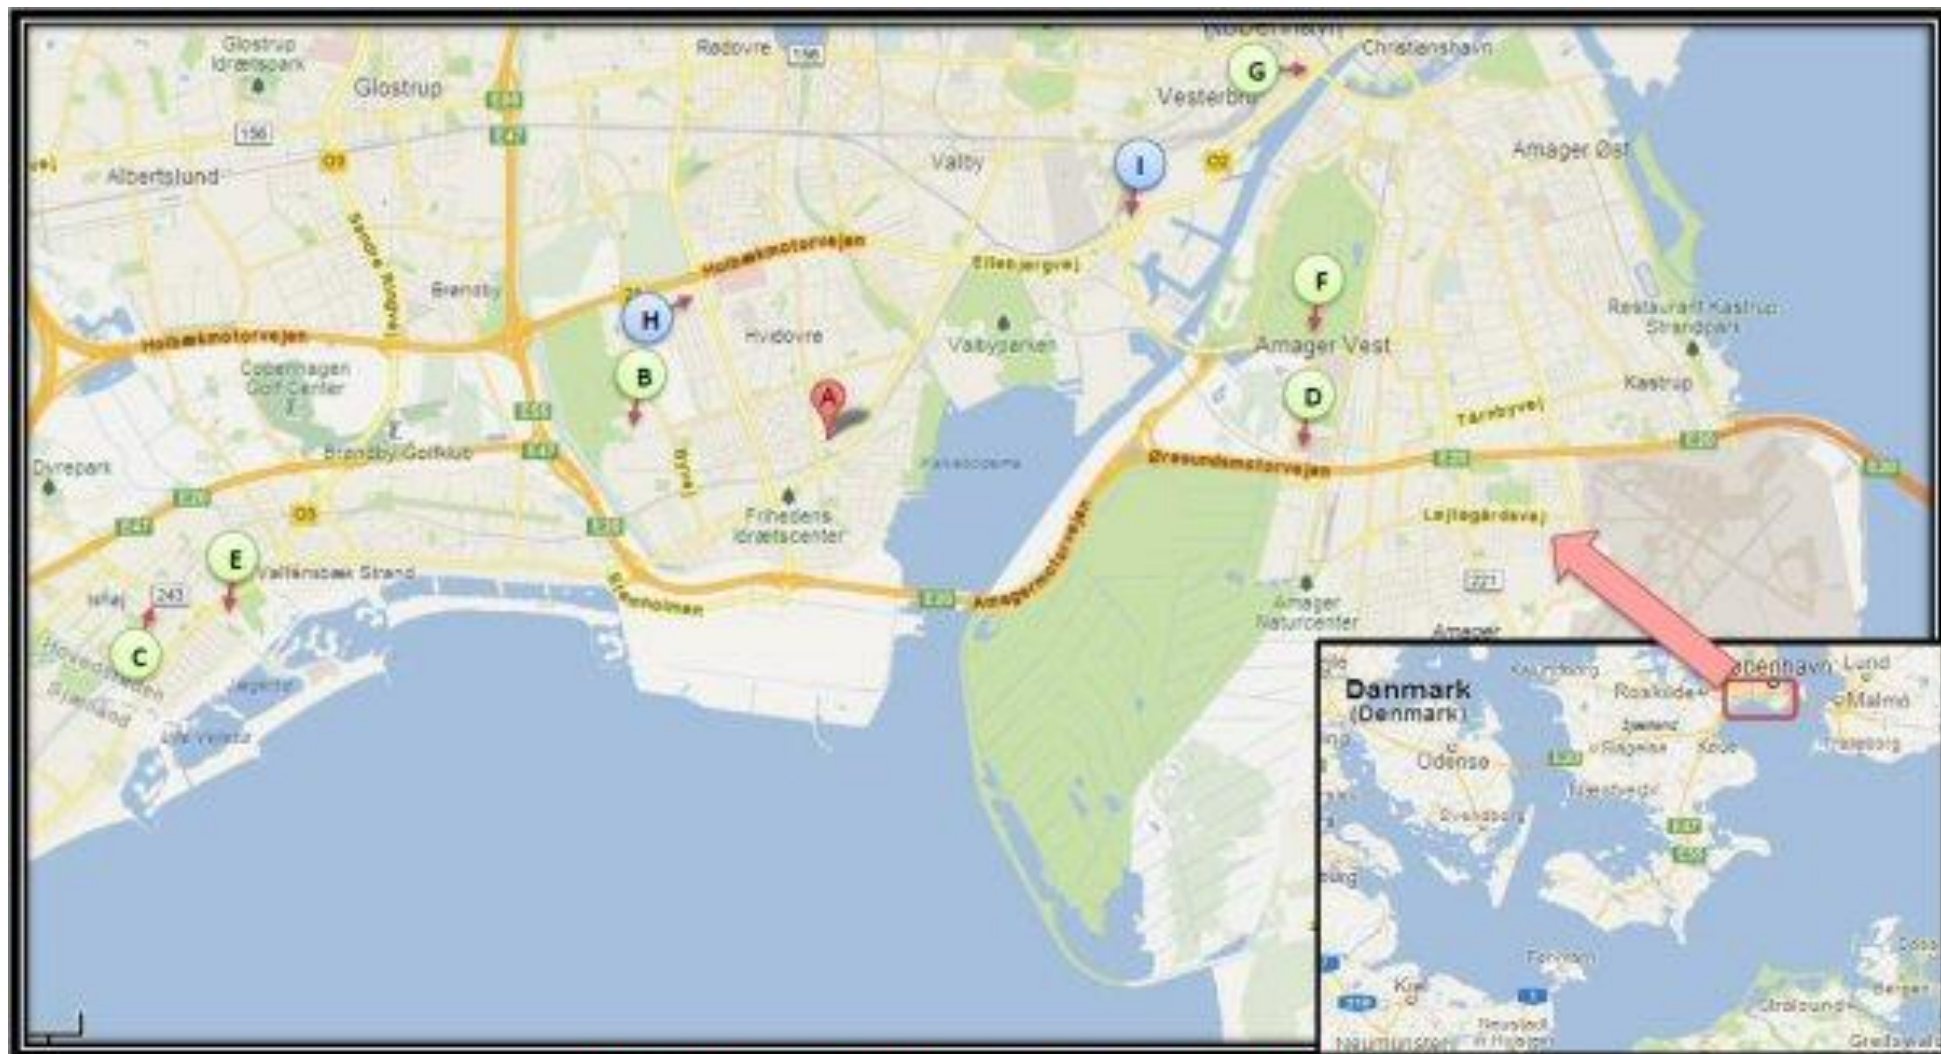

Overnatningsmuligheder Copenhagen Open

A. Hvidovre Stadion / Dansborgskolen	B. Belægningen Vandrehjem	C. Zleep Hotel Ishøj
D. Cabinn Metro Hotel	E. Danhostel Ishøj Strand	F. Danhostel Copenhagen Amager
G. Danhostel Copenhagen City	H. Hotel Scandic Hvidovre	I. Hotel Scandic Sydhavnen